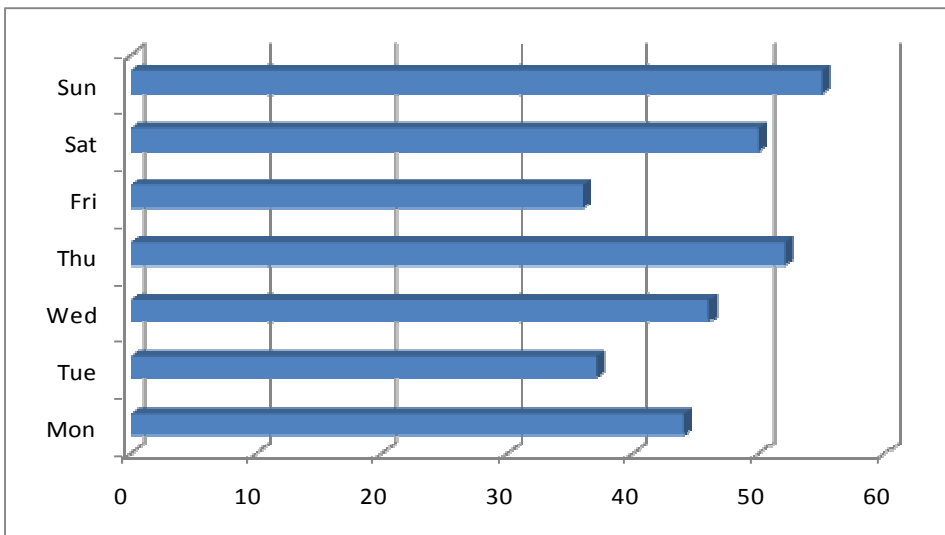

2008

Emergency First Response

Fractile Response (90th Percentile)	18 min 00 sec
2 Sigma Mean	11 min 44 sec

Paramedic

Fractile Response (90th Percentile)	09 min 00 sec
2 Sigma Mean	04 min 16 sec

Calls By Day Of Week

2007

2008

Calls By Month

2007

2008

Calls By Time of Day

2007

2008