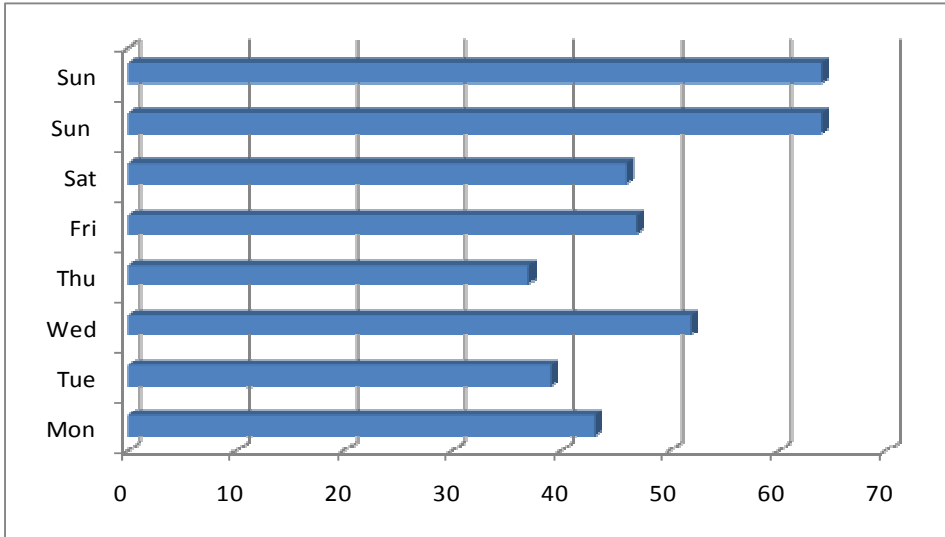

2008

Emergency First Response

Fractile Response (90th Percentile)	18 min 00 sec
2 Sigma Mean	11 min 44 sec

Paramedic

Fractile Response (90th Percentile)	09 min 00 sec
2 Sigma Mean	04 min 16 sec

Calls By Day Of Week

2007

2008

Calls By Month

2007

2008

Calls By Time of Day

2007

2008